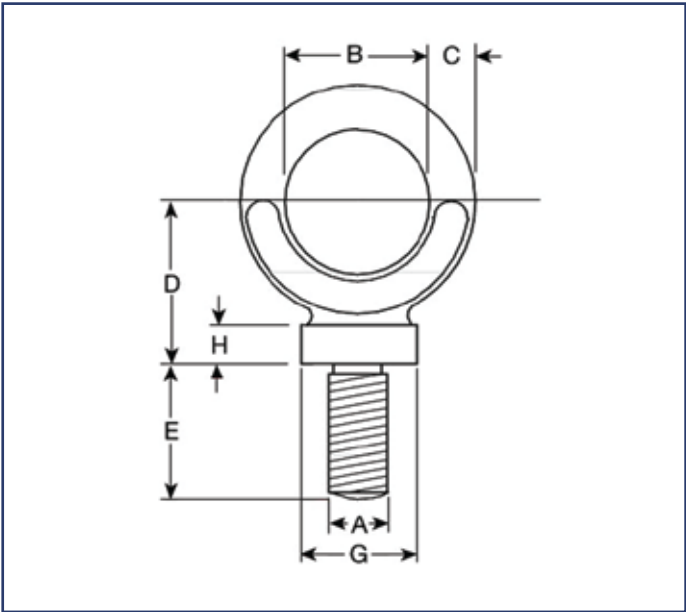

# Dynamo Eyebolts Whitworth Thread

Material: Carbon Steel C45  
 Self colour finish.  
 Electro galvanised finish available on request.  
 Tested and certified.  
 To be used for vertical lifting only.  
 Heat treated.

W.L.L. (tonnes)	A (inches)	B (mm)	C (mm)	D (mm)	E (mm)	G (mm)	H (mm)	Weight (kgs/each)
0.10	1/4	22	10	26	19	19	6	0.08
0.15	5/16	22	10	26	19	19	6	0.09
0.25	3/8	22	10	26	19	19	6	0.09
0.50	1/2	29	10.3	35	26	25	8	0.14
0.80	5/8	32	13	41	30	29	9.5	0.24
1.20	3/4	41	16	54	33	35	11.1	0.43
2.20	1	52	20.4	62	46	41	12.7	0.88