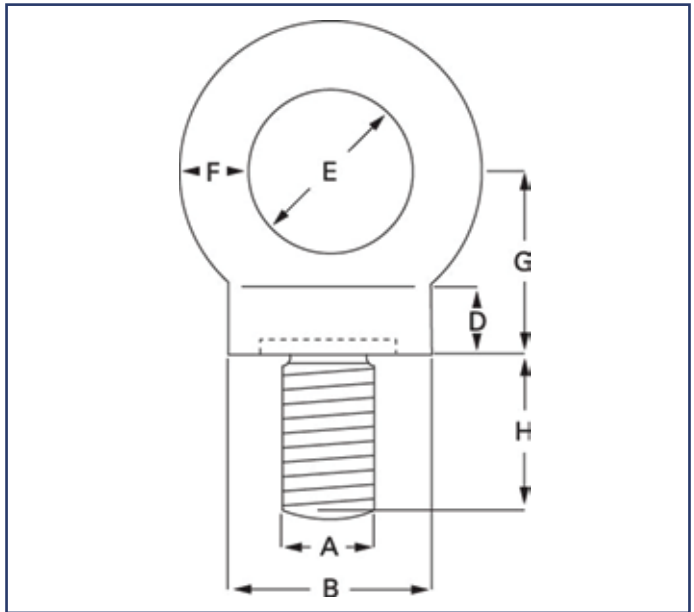

Drop Forged Collared Eyebolts Whitworth/UNC Thread

Material: Carbon Steel C45
 Self colour finish.
 Electro galvanised finish available on request.
 Tested and certified.
 Heat treated.

W.L.L. (tonnes)	A (inches)	B (mm)	C (mm)	E (mm)	F (mm)	G (mm)	H (mm)	Weight (kgs/each)
0.25	3/8	22	7	15	9	20	17	0.06
0.50	1/2	29	10	20	12	26	22	0.07
0.90	5/8	36	12	24	14	32	28	0.14
1.40	3/4	45	15	30	18	40	33	0.28
2.00	7/8	52	17	35	21	46	39	0.60
2.75	1	58	20	39	23	52	44	1.10
3.50	1 1/8	64	21	42	25	57	50	1.60